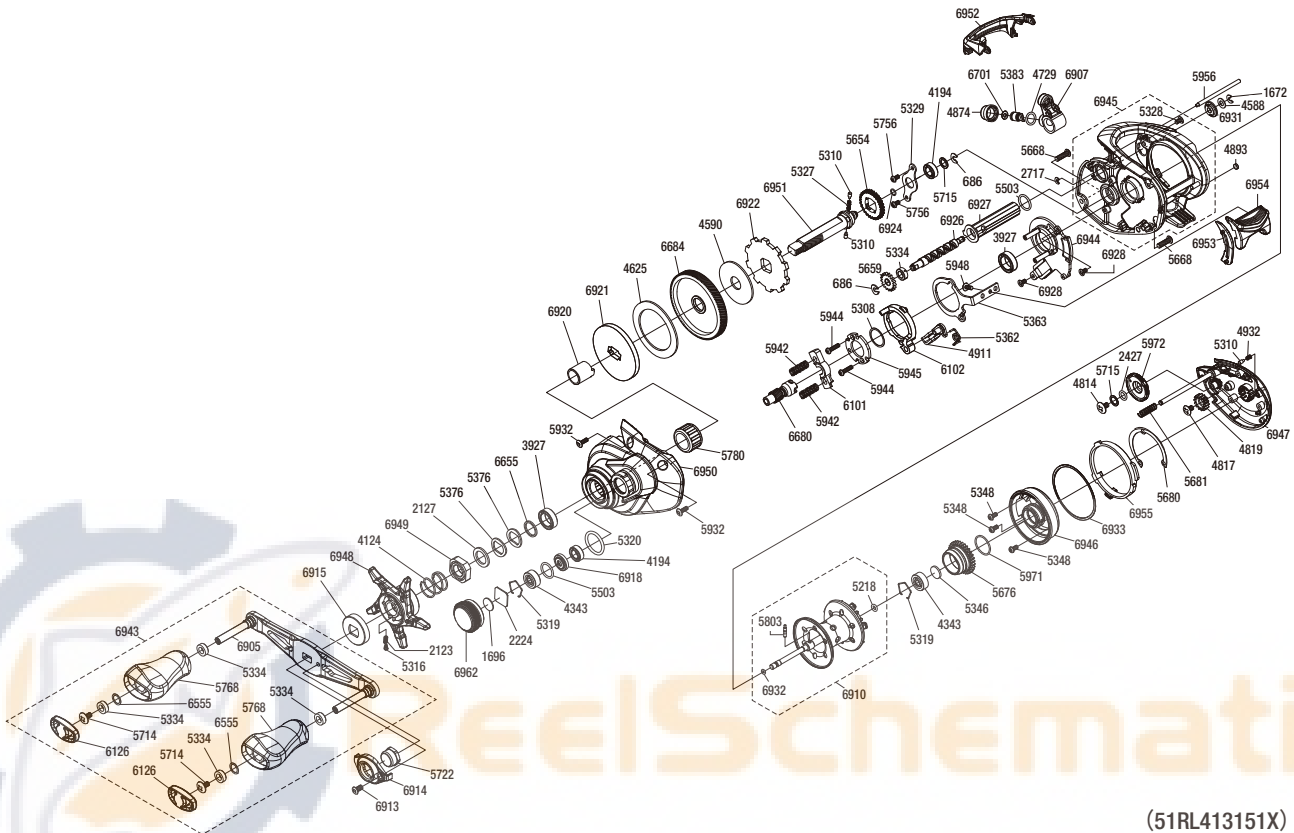

SHIMANO

CURADO MGL

CUMGL151XG

(51RL413151X)

Please note that the number of adjusting washers may not be the same as shown in the exploded views. (Adjustment will vary with each individual product.)

Part No.	Description	Part No.	Description	Part No.	Description
BNT0686	E Lock	BNT5348	Screw	BNT6701	Washer
BNT1672	E Lock	BNT5362	Clutch Pawl Spring	BNT6905	Handle Shank Assembly
BNT1696	Cast Control Spacer (B)	BNT5363	Clutch Plate	BNT6907	Line Guide Assembly
BNT2123	Click Spring	BNT5376	Washer	BNT6910	Spool Assembly
BNT2127	Star Drag Spacer	BNT5383	Line Guide Pawl	BNT6913	Screw
BNT2224	Cast Control Spacer (A)	BNT5503	O Ring	BNT6914	Handle Nut Plate
BNT2427	O Ring	BNT5654	Idle Gear A	BNT6915	Star Drag Click Plate
BNT2717	E Lock	BNT5659	Idle Gear C	BNT6918	Bearing Spacer
BNT3927	Ball Bearing	BNT5668	Screw	BNT6920	Roller Clutch Inner Tube
BNT4124	Star Drag Spring	BNT5676	Brake Ring Gear	BNT6921	Key Washer
BNT4194	Ball Bearing	BNT5680	Washer	BNT6922	Anti-Reverse Ratchet
BNT4343	Ball Bearing	BNT5681	Spring	BNT6924	O Ring
BNT4588	Washer	BNT5714	Screw	BNT6926	Worm Shaft
BNT4590	Drag Washer A	BNT5715	Washer	BNT6927	Level Wind Guard
BNT4625	Drag Washer C	BNT5722	Handle Nut	BNT6928	Screw
BNT4729	O Ring	BNT5756	Screw	BNT6931	Level Wind Guard Bushing
BNT4814	Screw	BNT5768	Handle Knob	BNT6932	O Ring
BNT4817	Screw	BNT5780	Roller Clutch Bearing	BNT6933	Washer
BNT4819	Idle Gear	BNT5803	Spool Clutch Pin	BNT6943	Handle Assembly
BNT4874	Pawl Cap	BNT5932	Screw	BNT6944	Clutch Guard Assembly
BNT4893	Washer	BNT5942	Yoke Spring	BNT6945	Frame Assembly
BNT4911	Clutch Pawl Assembly	BNT5944	Screw	BNT6946	Brake Case
BNT4932	Click Spring	BNT5945	Clutch Cam Retainer	BNT6947	Right Side Plate Assembly
BNT5218	O Ring	BNT5948	Screw	BNT6948	Star Drag
BNT5308	Washer	BNT5956	Stabilizer Bar	BNT6949	Star Drag Nut
BNT5310	Idle Gear Pin	BNT5971	O Ring	BNT6950	Left Side Plate
BNT5316	Click Pin	BNT5972	Brake Dial	BNT6951	Drive Shaft
BNT5319	Bearing Retainer	BNT6101	Yoke	BNT6952	Level Wind Protector
BNT5320	O Ring	BNT6102	Clutch Cam	BNT6953	Clutch Bar Guide (B)
BNT5327	Idle Gear Spring	BNT6126	Handle Knob Seal	BNT6954	Clutch Button
BNT5328	Screw	BNT6555	Washer	BNT6955	Right Side Plate Cam Lever
BNT5329	Drive Shaft Retainer	BNT6655	Washer	BNT6962	Cast Control Cap
BNT5334	Bushing	BNT6680	Pinion Gear		
BNT5346	Bearing Spacer	BNT6684	Drive Gear		